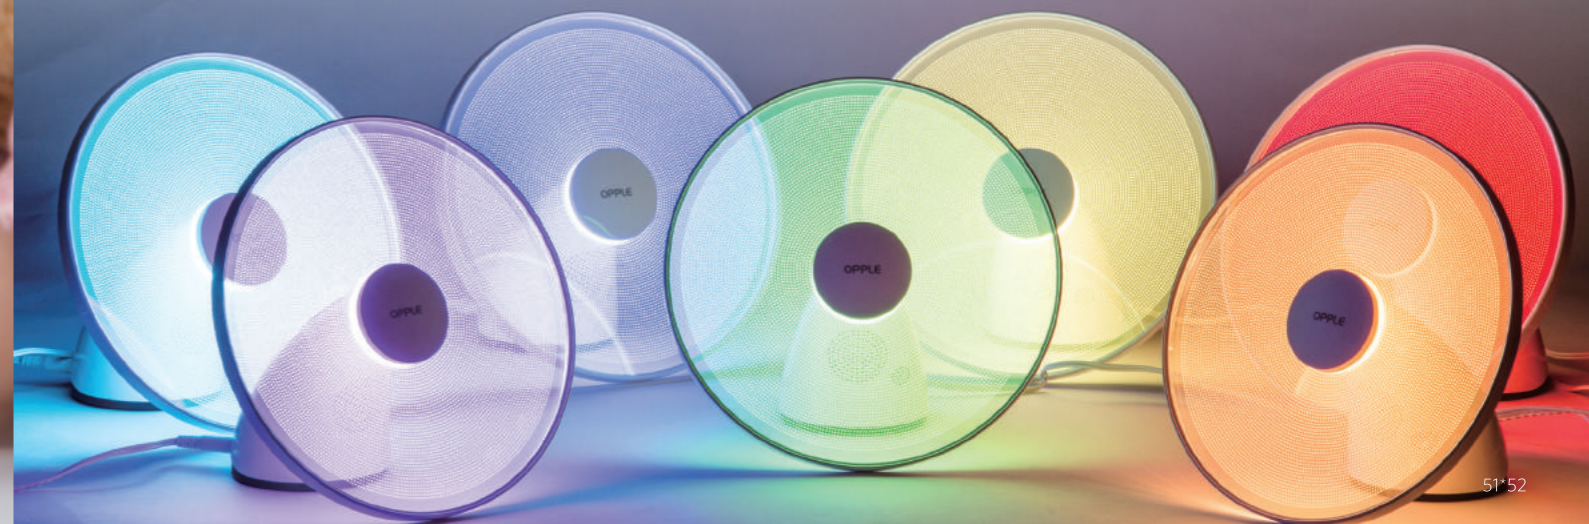

Benefits

- **Flicker free and uniform light output**

Protect Your Eyesight & For maximum visual comforts

- **Dimmable - 3-level touch dimmer**

Adjusting the brightness by touch, 10%/40%/100%

- **Portable - More convenient**